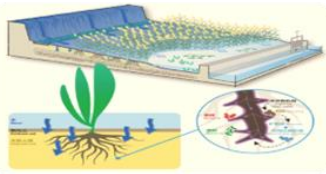

SYPC regards environmental protection as top priority, and applies the most rigorous management and advanced technology.

The launch of NKY wetland project is a unique reference to reuse industrial compliant effluent to the benefit of local natural ecological environment, driving its industrial compliance responsibility up to the level of ecological protection and social responsibility.

2017: Rehabilitation of 8 hectare wetlands & 1 hectare recreational area

Goals of Niukouyu Wetland Park

Design Concept of Niukouyu Wetland

Have enough water circulation in order to reach proper retention time.

Plants have been carefully selected for their dehydrative value to be effective on the further removal of COD, NH₃ and heavy metals.

Biodiversity is naturally protected and enhanced by increasing habitats with more water banks, wet and dry meadow.