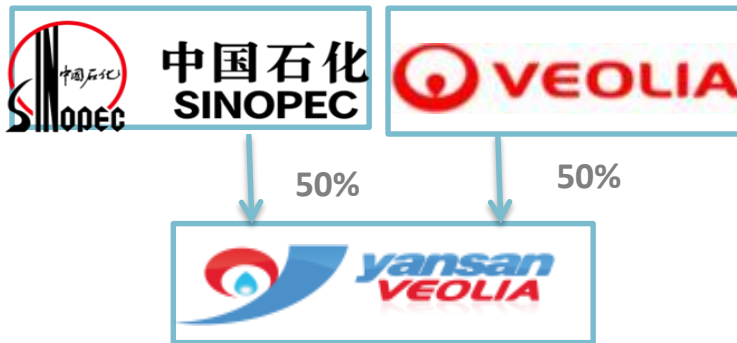

Beijing Yansan Veolia Water Company(BYVW)

Beijing Yanshan Veolia Water Company is a 50-50 joint venture between SYPC and Veolia. Established In 2006, currently it is in charge of water system management.