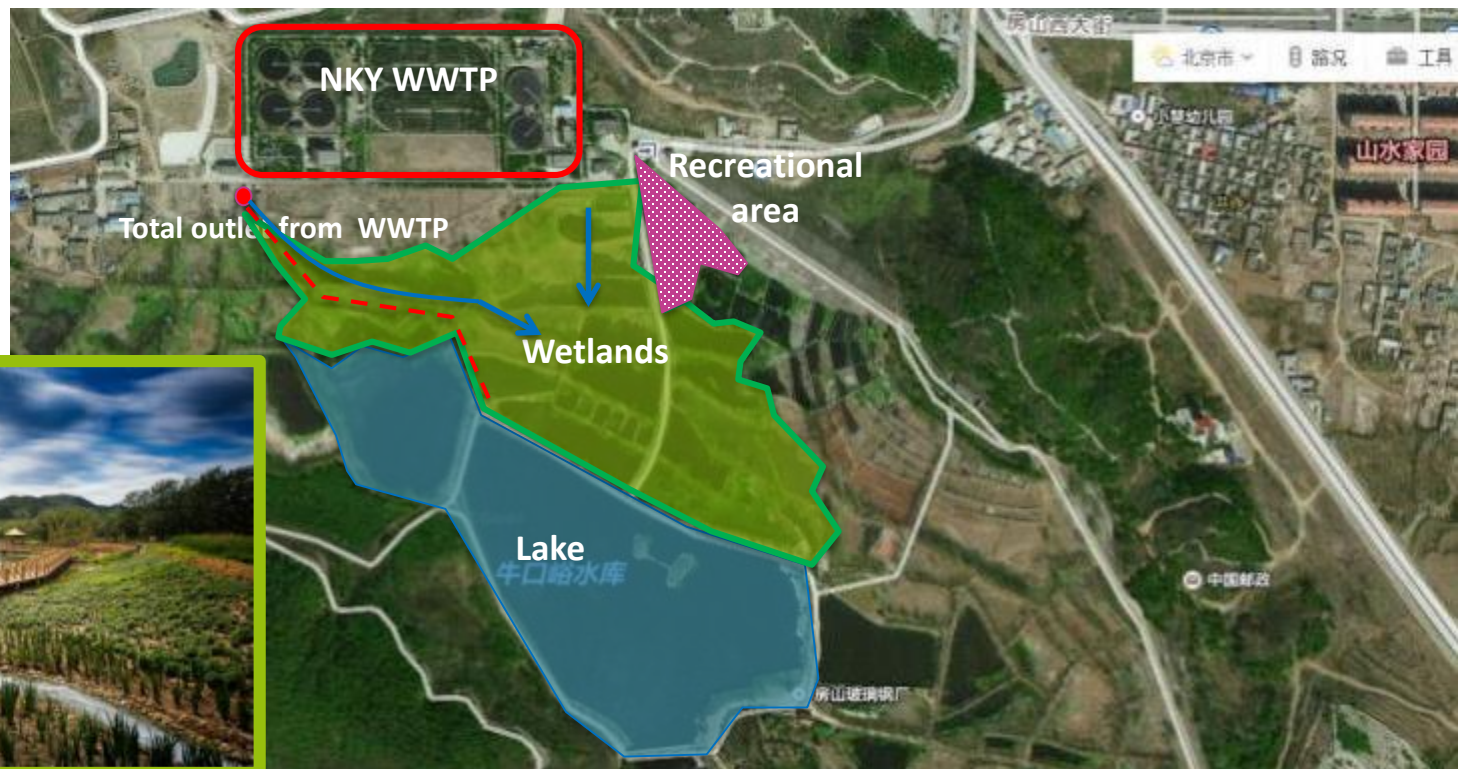

History of Niukouyu Wetland Park

90's: A part of process for treatment purpose

2000's: Storage and adjustment due to the adoption of advanced industrial treatment

2013: Biodiversity study in partnership with Tsinghua University

2017: Rehabilitation of 8 hectare wetlands & 1 hectare recreational area