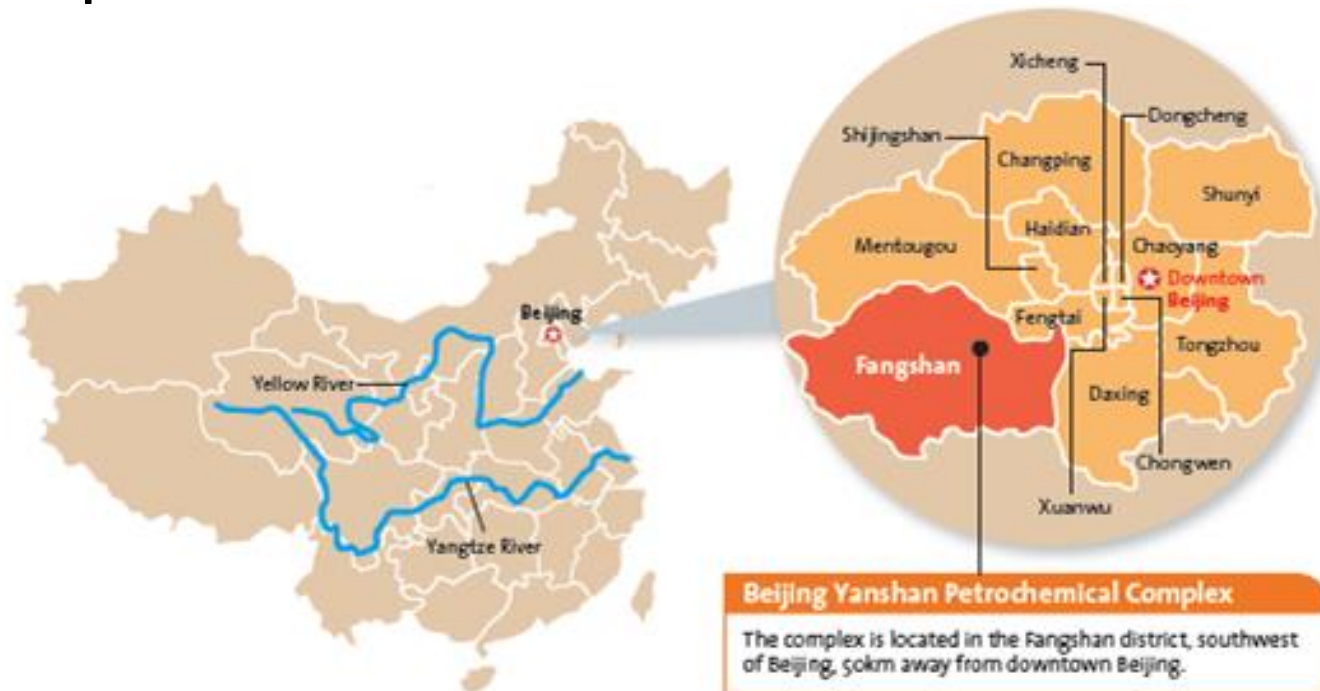

Niukouyu Wetland Park: A Wetland in the City fed by Industrial Wastewater

**Sinopec Yansan Petrochemical
Company (SYPC)**

Contents

1

General situation of Sinopec
Yanshan Petrochemical Company

2

Purpose of the wetland construction

3

Achievements after construction of the wetland

Sinopec Yanshan Petrochemical Company(SYPC)

Established in **1970**, SYPC is **one of the largest subsidiaries of Sinopec**, located 50 km away from downtown Beijing. It has 62 sets of production units and 68 sets of auxiliary units, producing 94 kinds 431 grades of petrochemical products.