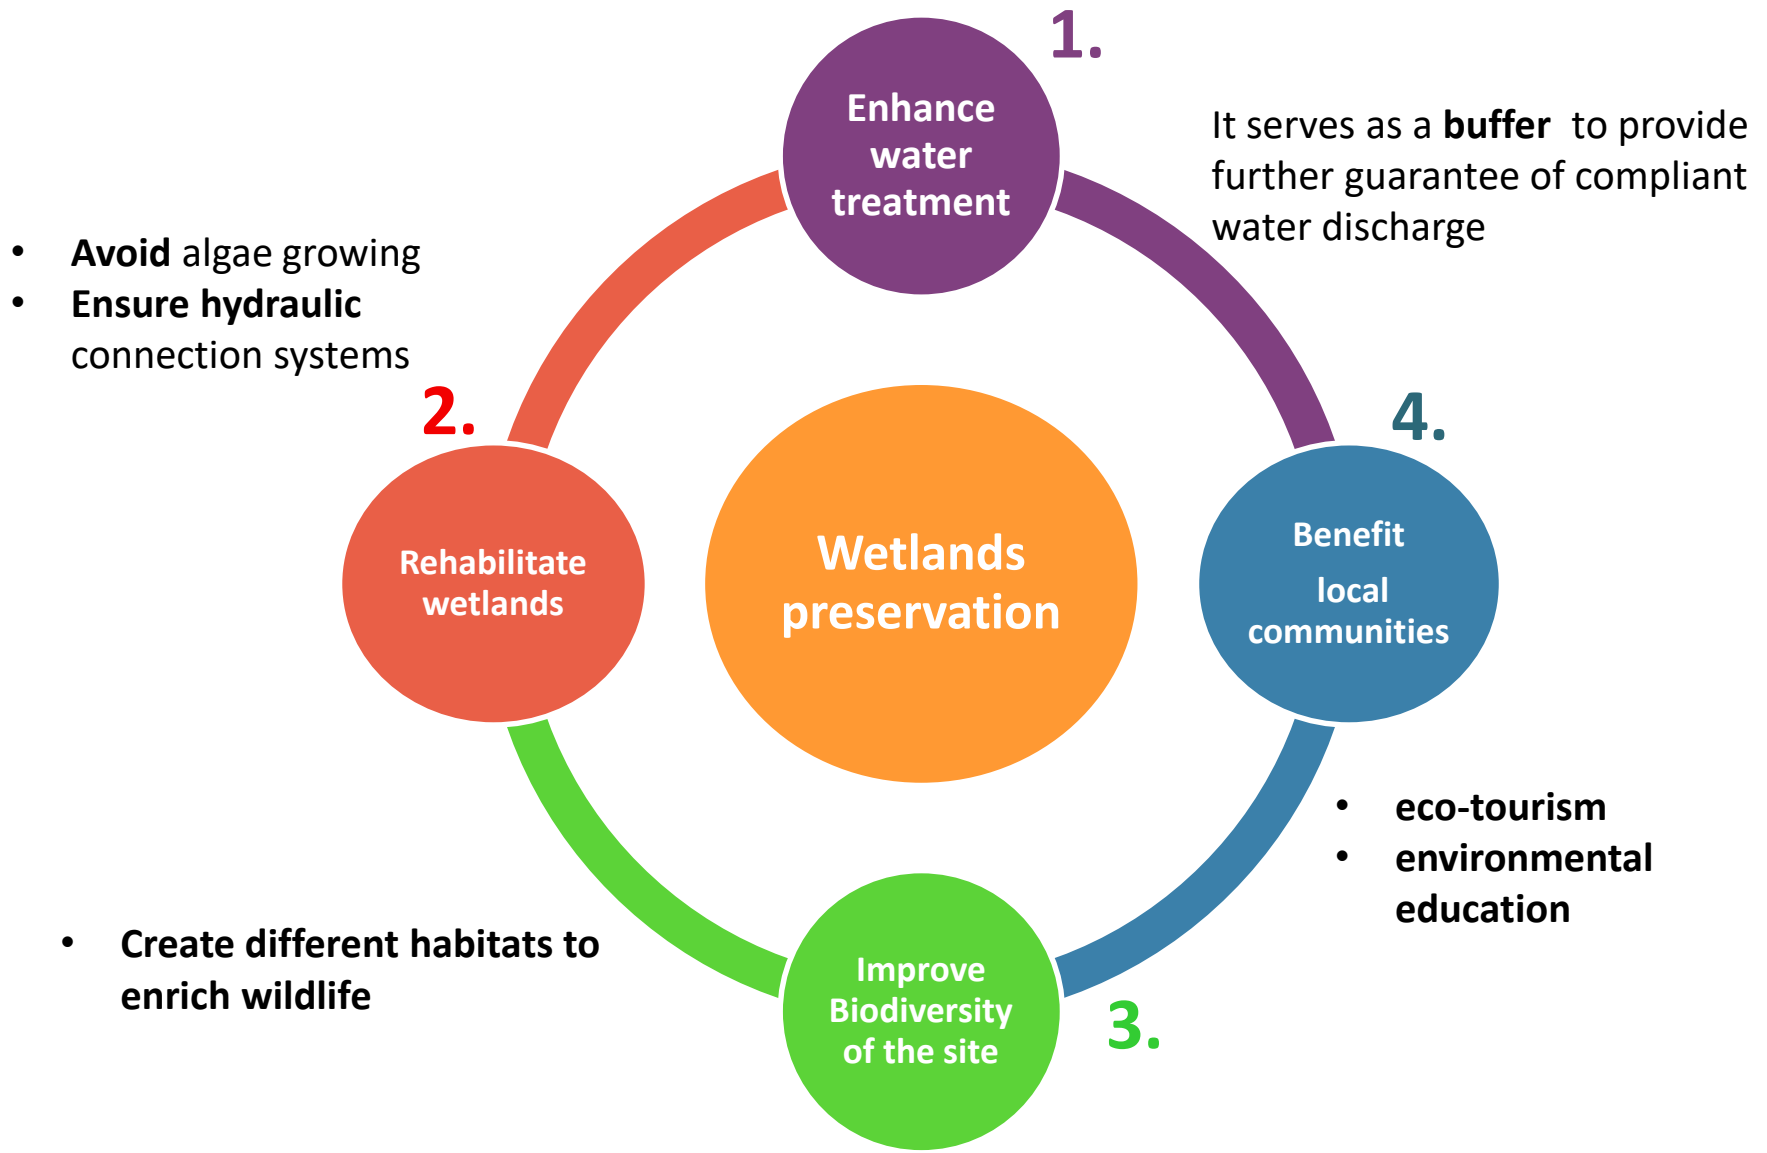

Goals of Niukouyu Wetland Park